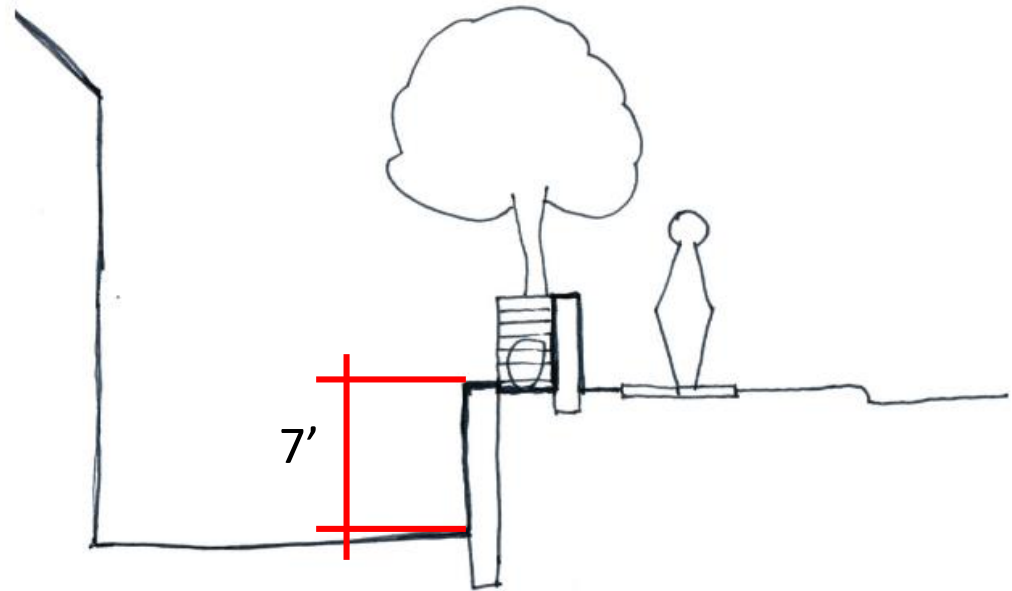

# White Rock Trail

Wall Height - 4'

Retaining Wall Height - 7'