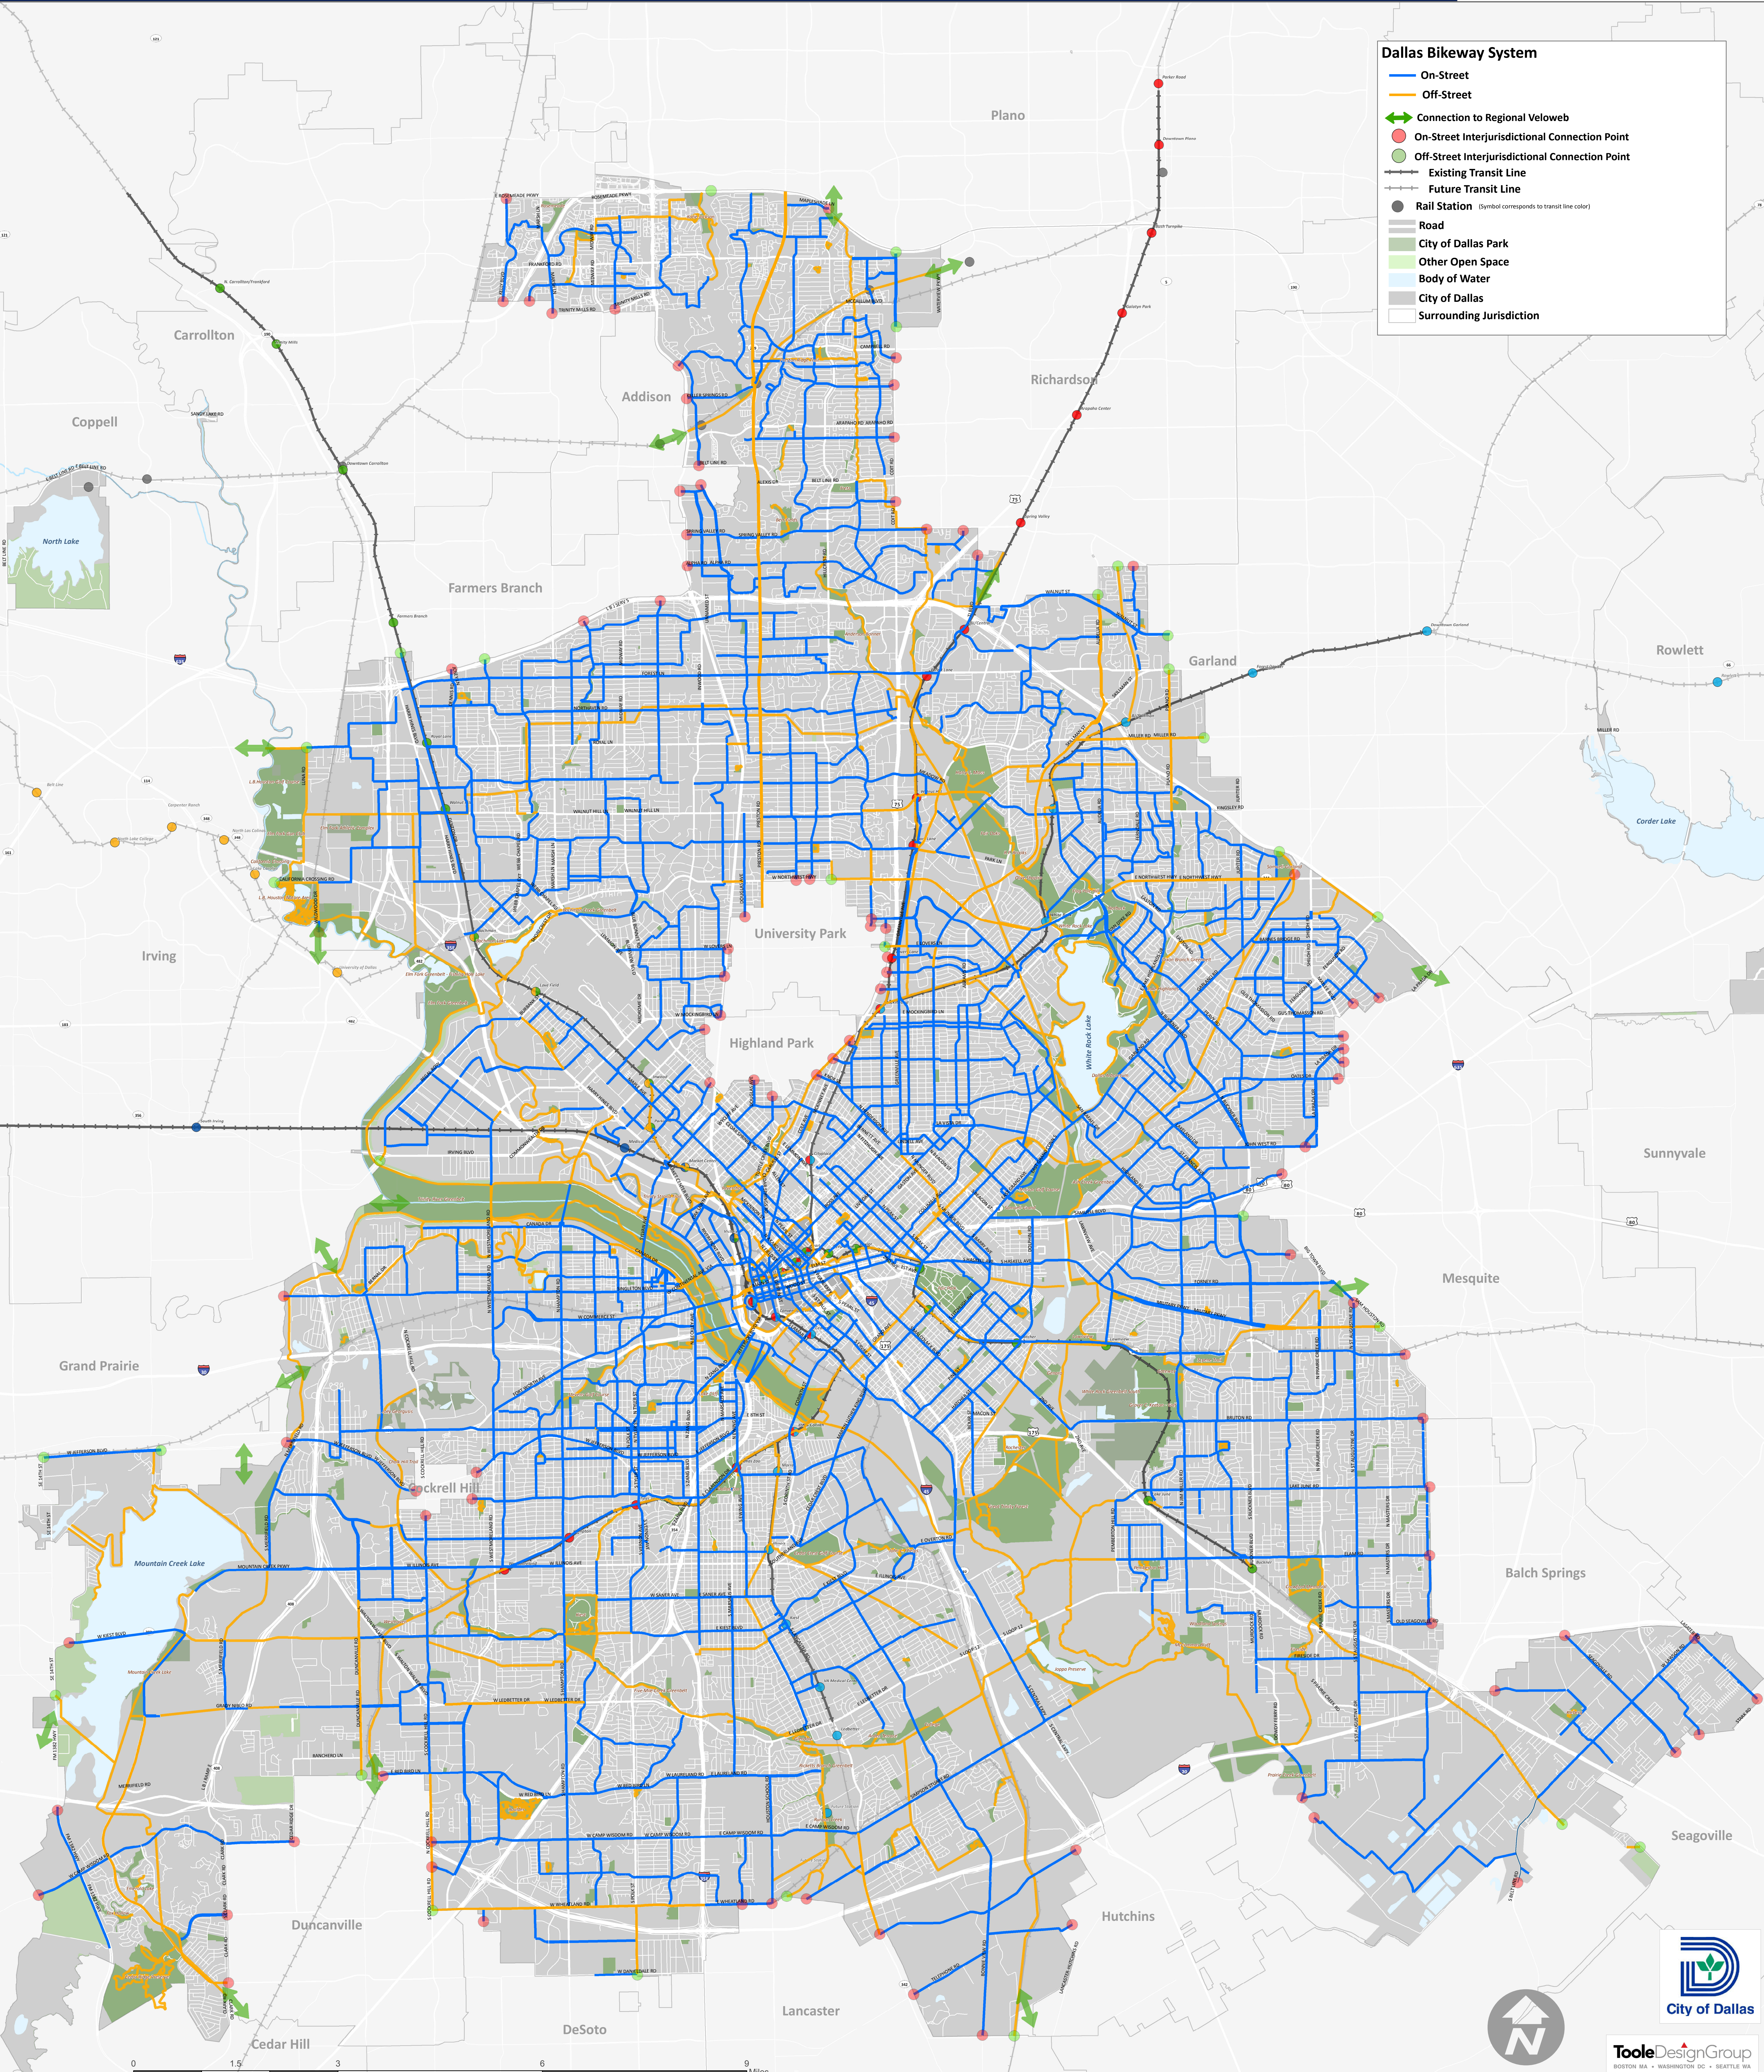

# Dallas Bikeway System: Overall Network

**Dallas Bikeway System**

- On-Street
- Off-Street
- Connection to Regional Veloweb
- On-Street Interjurisdictional Connection Point
- Off-Street Interjurisdictional Connection Point
- Existing Transit Line
- Future Transit Line
- Rail Station (Symbol corresponds to transit line color)
- Road
- City of Dallas Park
- Other Open Space
- Body of Water
- City of Dallas
- Surrounding Jurisdiction

TooleDesignGroup  
BOSTON MA • WASHINGTON DC • SEATTLE WA

0 1.5 3 6 9 Miles