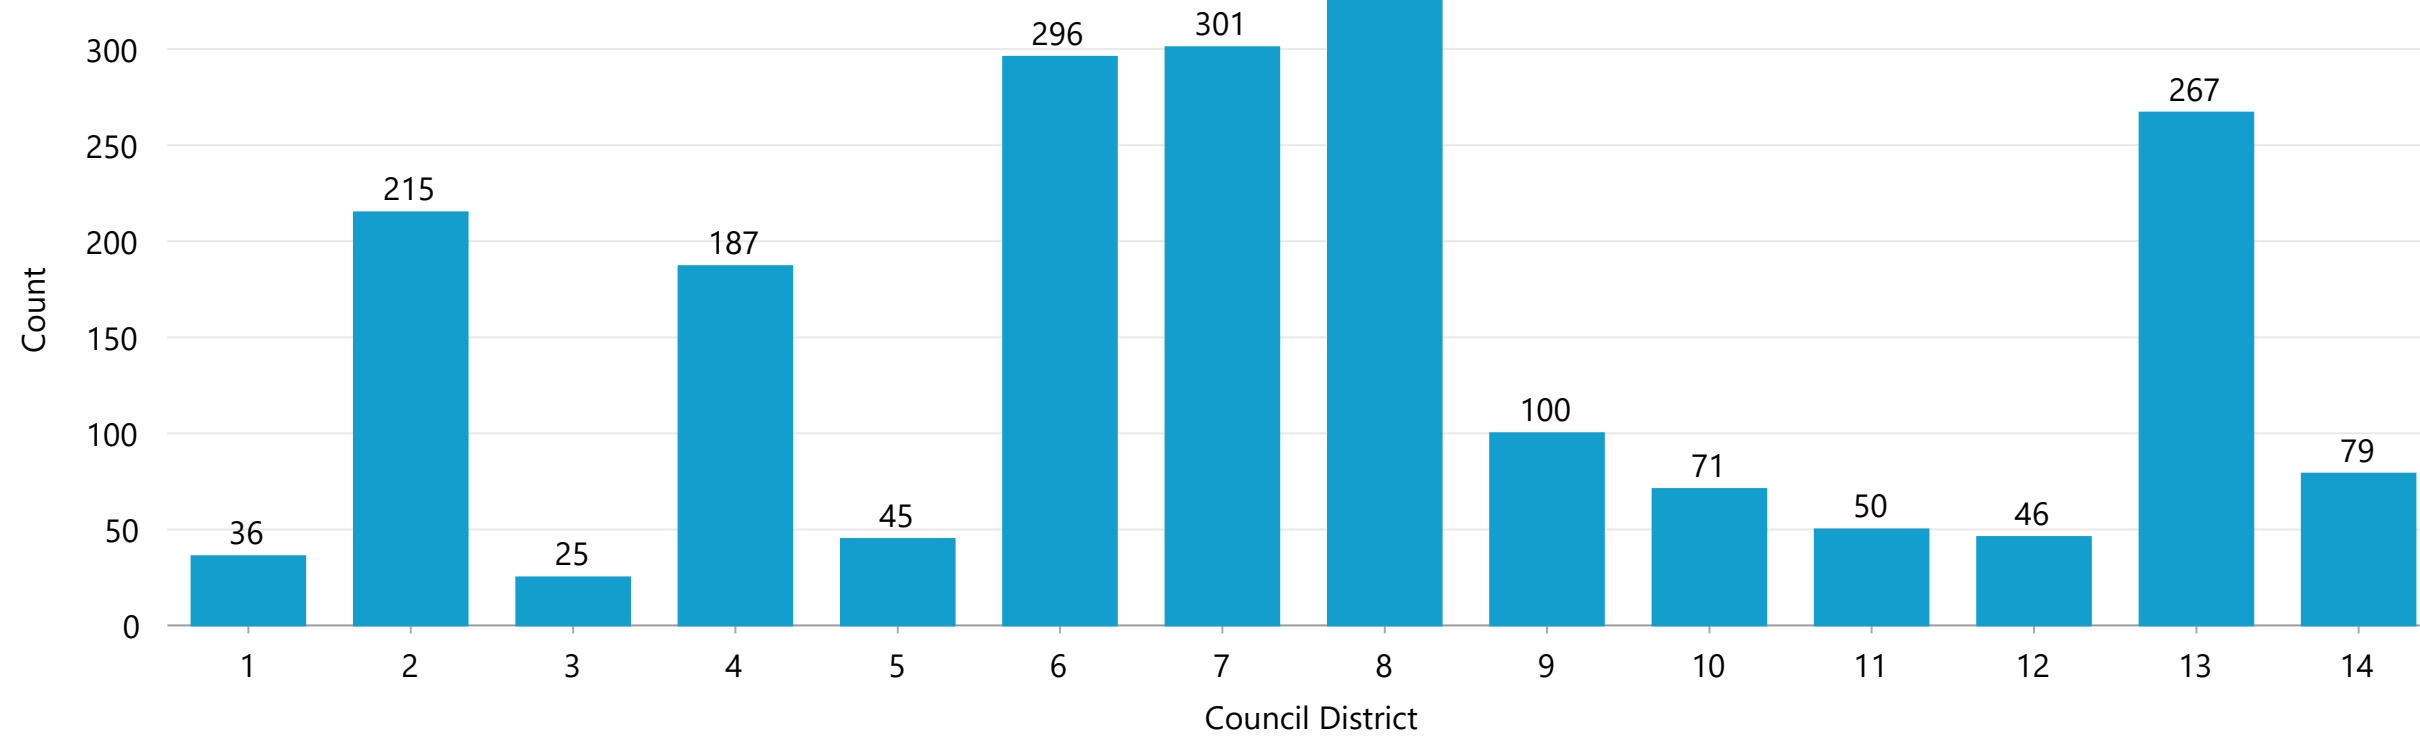

New Construction Permits by Council District

City of Dallas

Prepared By:
City of Dallas Development Services, GIS Division
Source:
City of Dallas Development Services
Printed Date:
8/18/2022