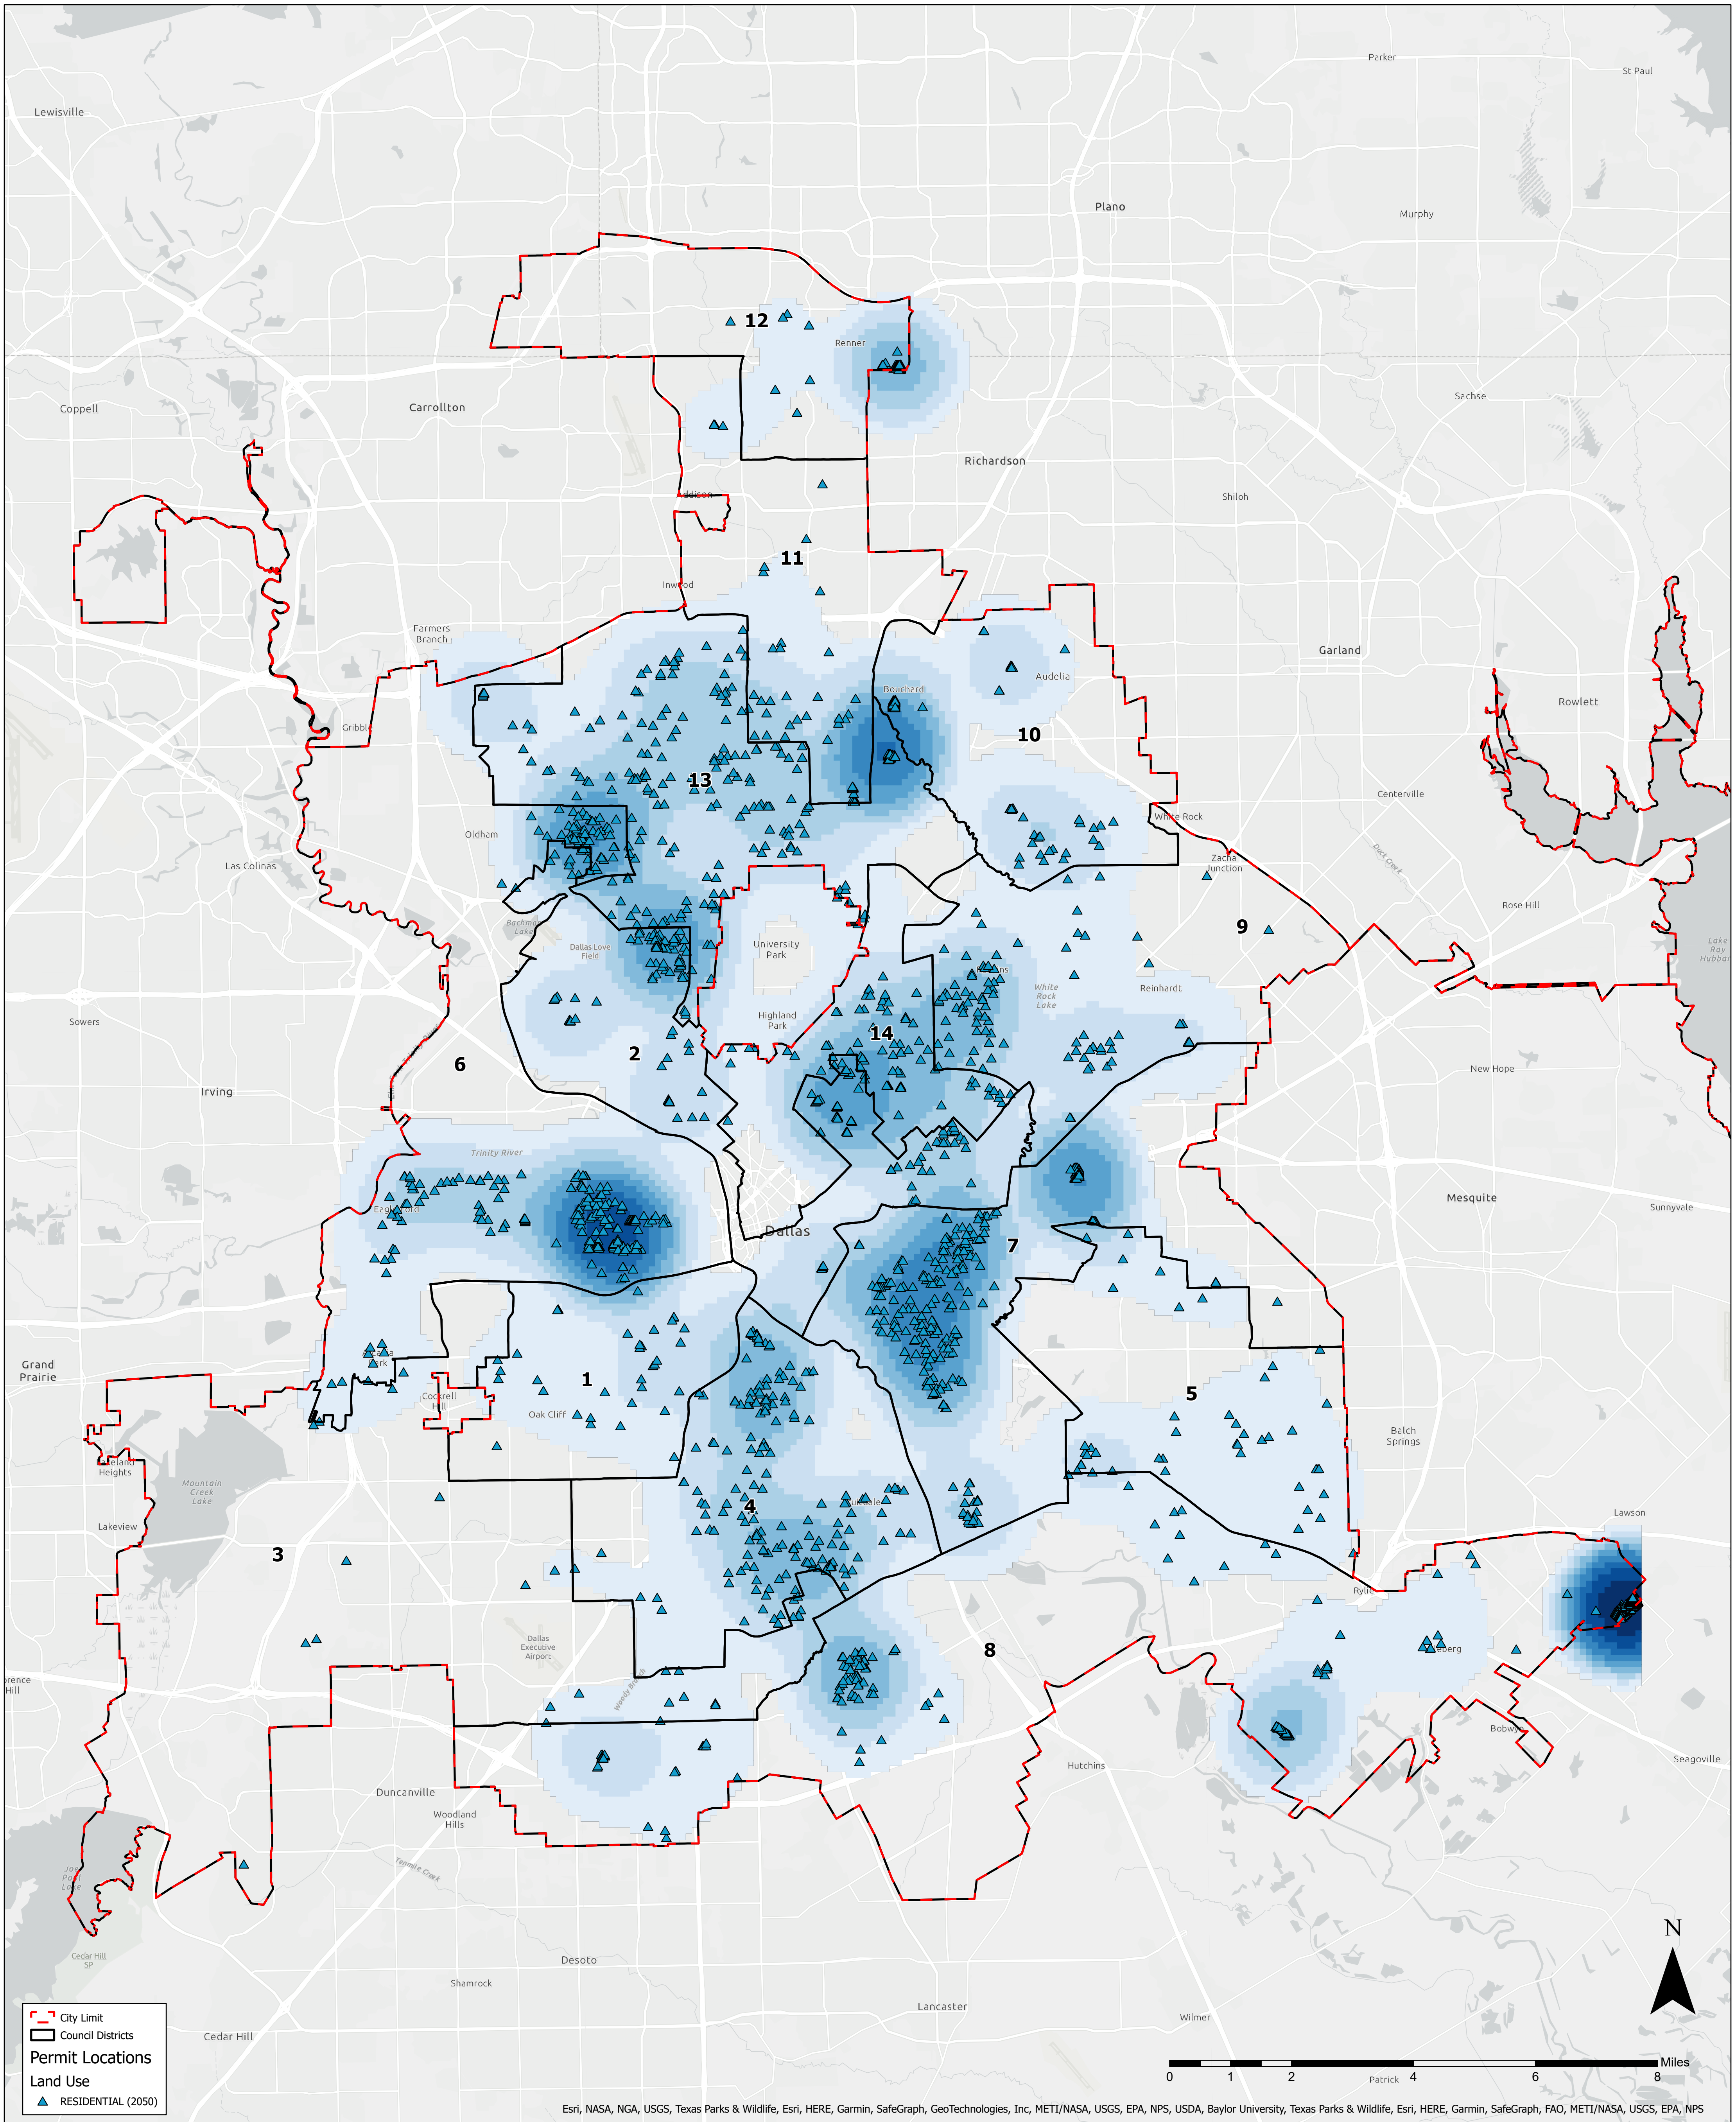

## Year-To-Date Residential New Construction Permits

Created October 1, 2021 - July 31, 2022

Esri, NASA, NGA, USGS, Texas Parks & Wildlife, Esri, HERE, Garmin, SafeGraph, GeoTechnologies, Inc, METI/NASA, USGS, EPA, NPS, USDA, Baylor University, Texas Parks & Wildlife, Esri, HERE, Garmin, SafeGraph, FAO, METI/NASA, USGS, EPA, NPS