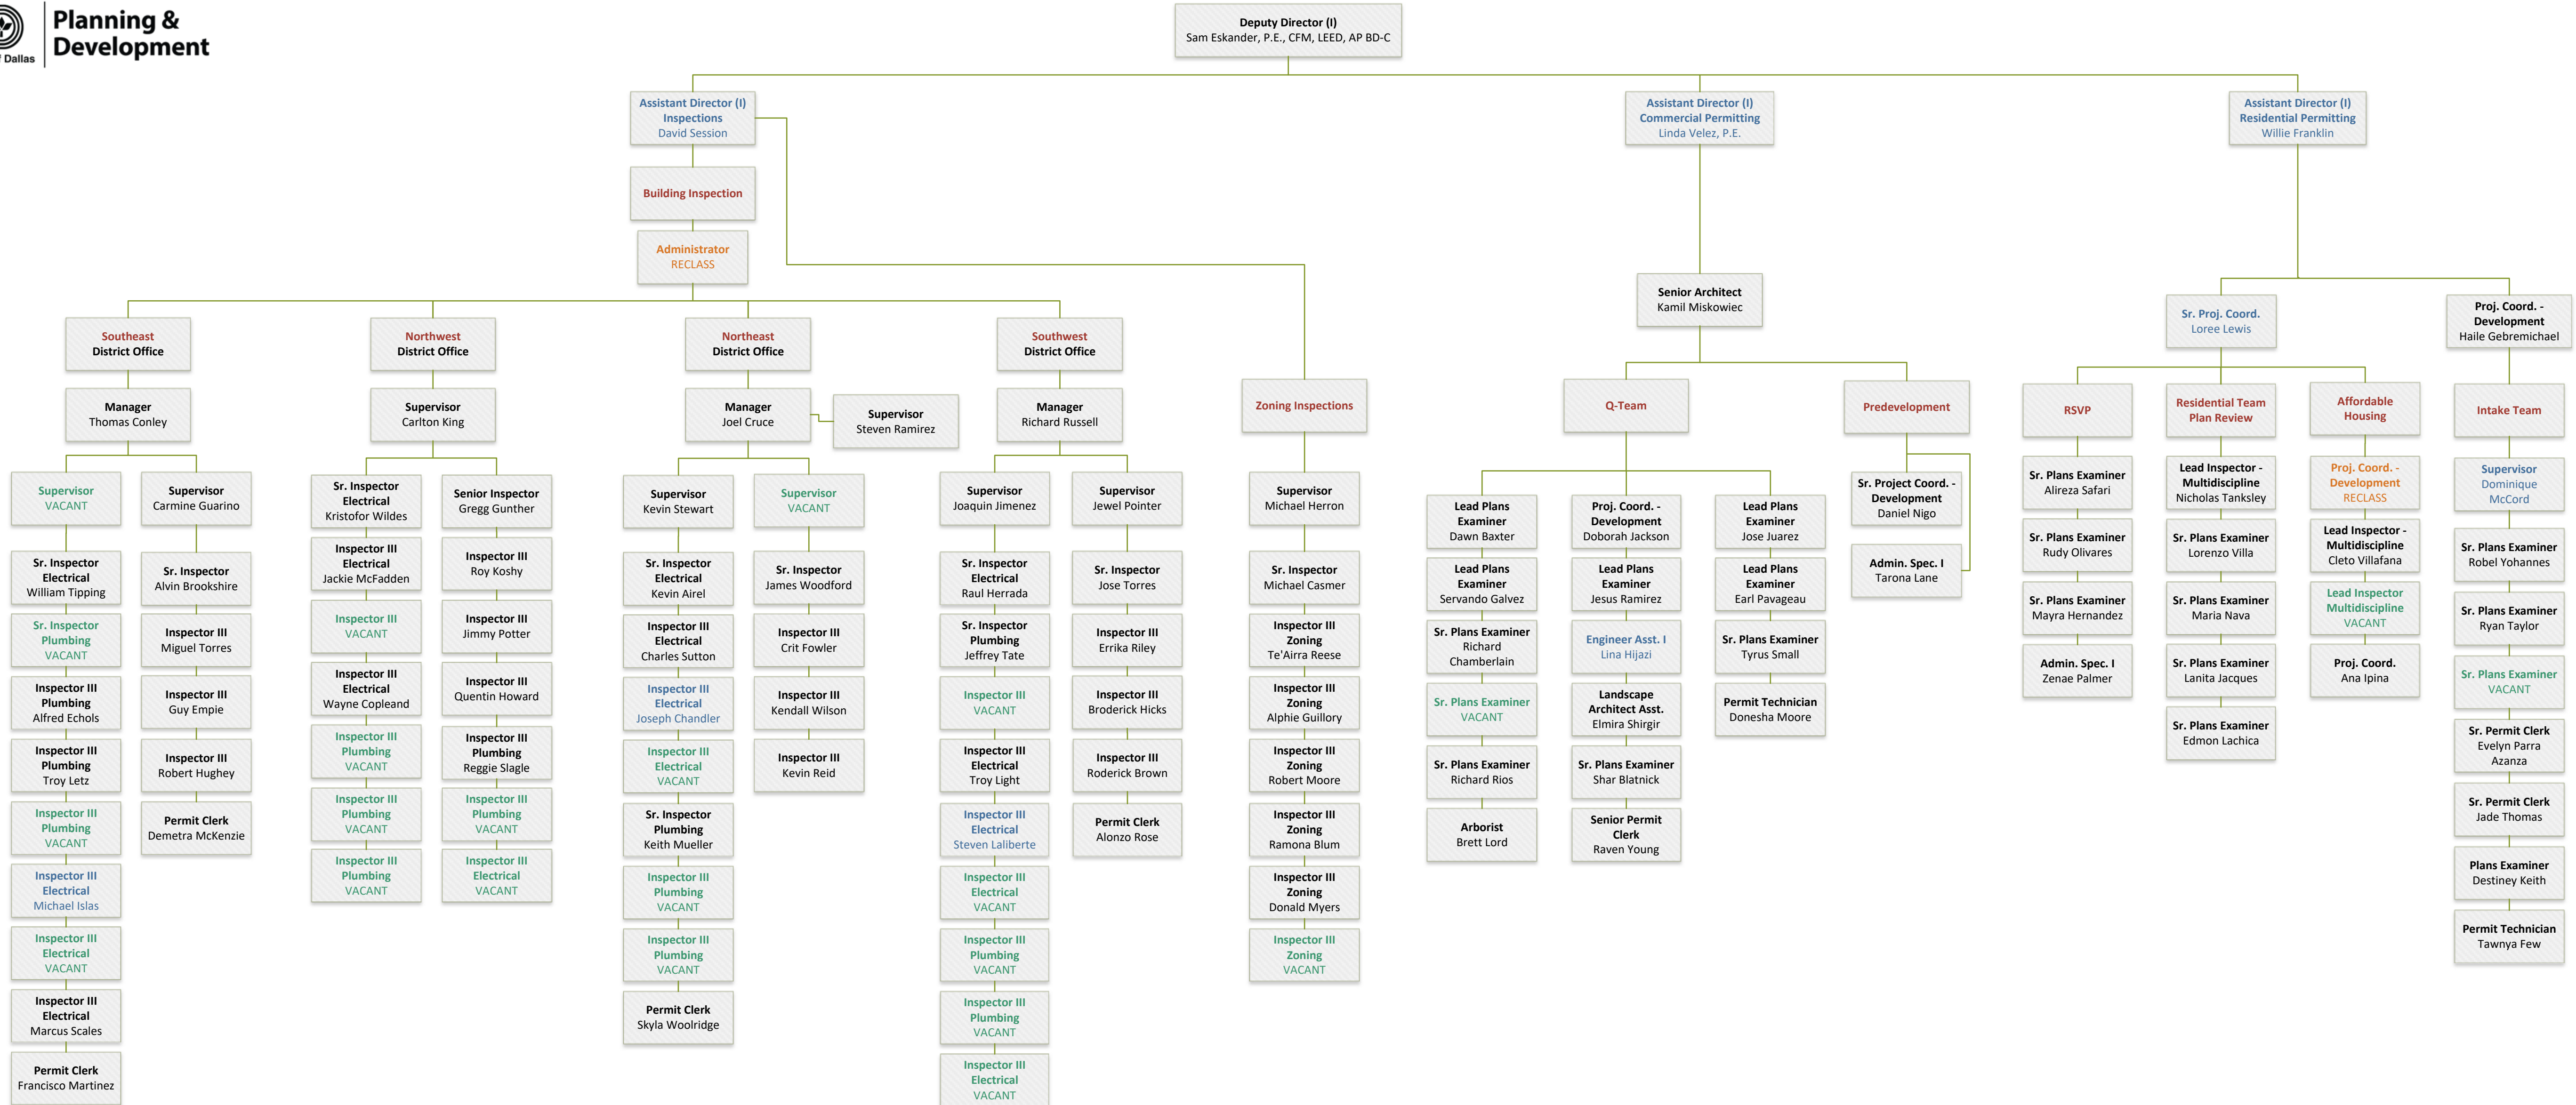

*"Together We Are Planning And Building A Better Dallas For All"*

Deputy Director (I)  
Sam Eskander, P.E., CFM, LEED, AP BD-C

Assistant Director (I)  
Commercial Permitting  
Linda Velez, P.E.

Eng. Program Administrator  
Ahmed Alqaisi, M.S., P.E., PMP

Assistant Building Official  
David Session