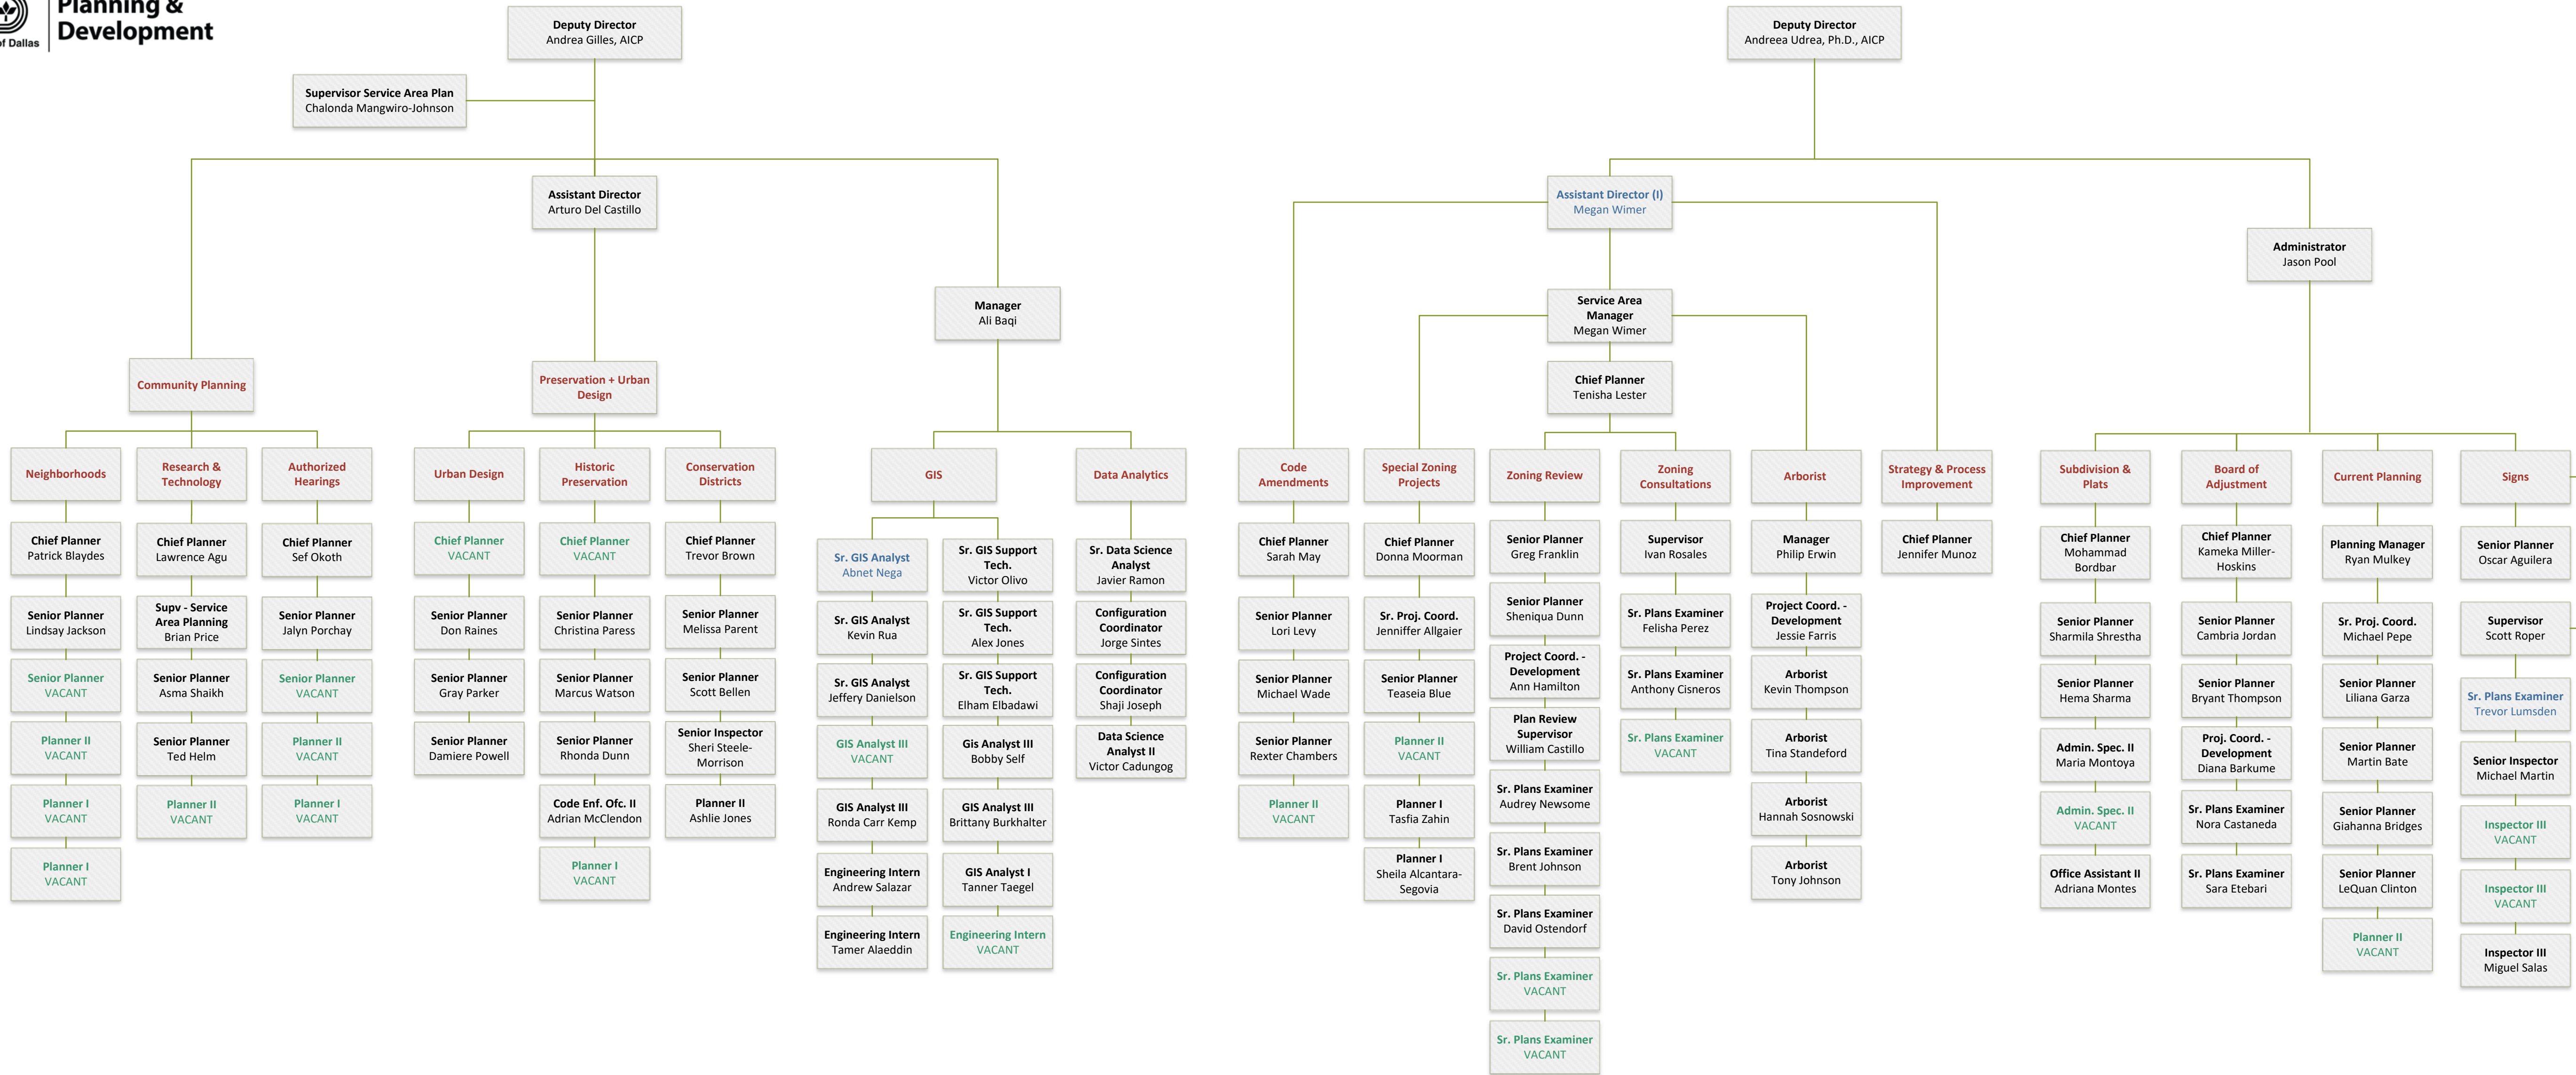

*"Together We Are Planning And Building A Better Dallas For All"*

Deputy Director (I)  
Sam Eskander, P.E., CFM, LEED, AP BD-C

Assistant Director (I)  
Commercial Permitting  
Linda Velez, P.E.

Eng. Program Administrator  
Ahmed Alqaisi, M.S., P.E., PMP

Assistant Building Official  
David Session